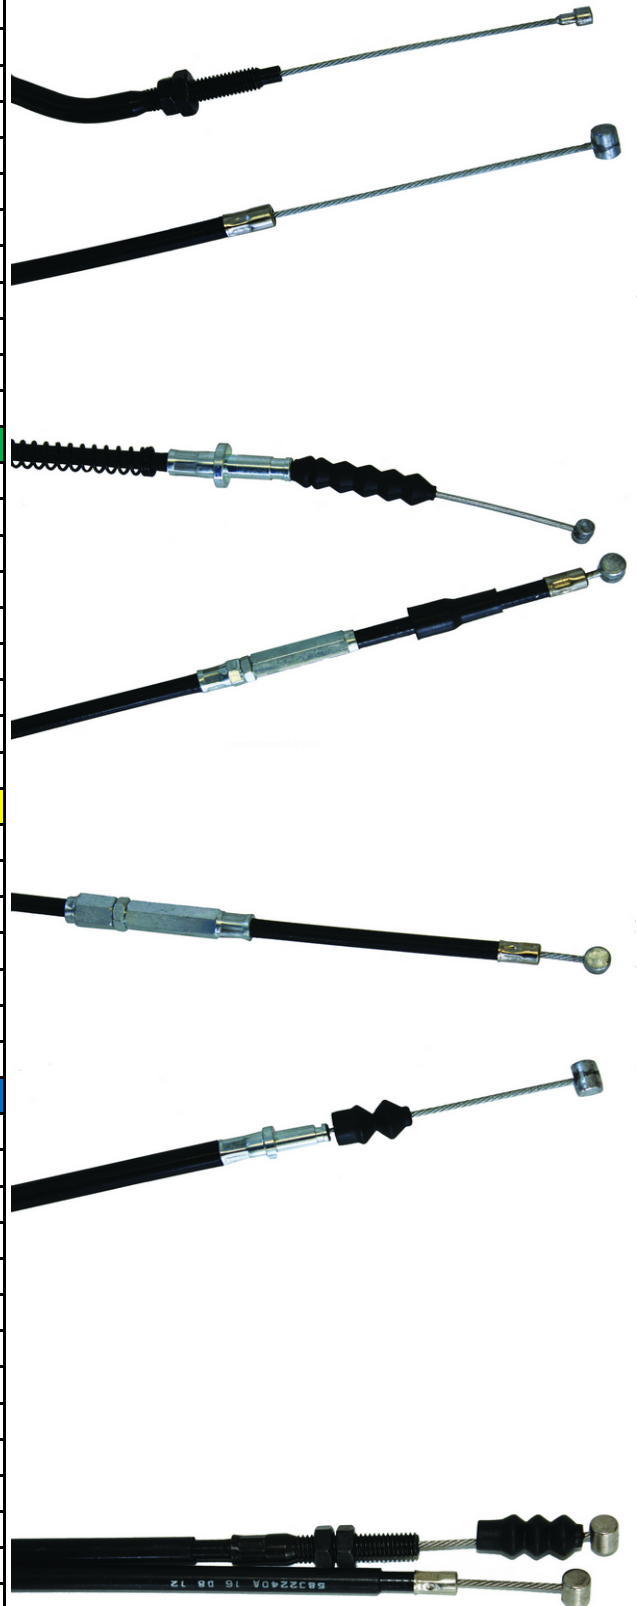

CABLES

160-CN3 **10MM X 16MM**
 160-CN4 **8MM X 10MM**
 160-CN5 **8MM X 9MM**
 160-CN6 **8MM X 9MM**
 160-CN8 **SLOTTED WITH SHOULDER**
 CABLE HEAD TO SUIT
 CN5 & CN6

CABLE NIPPLE
PACK OF 10
 ALSO AVAILABLE IN KITS

CLUTCH

Honda		
Model	Year	Clutch
CR80/85	80-07	168-HCC3
CRF150R	07-14	168-HCC2
CR250R	84-96	168-HCC1
CRF250R	04-07	168-HCC6
CRF250R	08-09	168-HCC8
CRF250R	10-13	168-HCC9
CRF250X	04-13	168-HCC6
XR250	96-04	168-HCC5
XR400	96-04	168-HCC4
CRF450R	02-07	168-HCC7
CRF450R	09-14	168-HCC9
CRF450X	08-16	168-HCC6
CR500R	84-01	168-HCC1
Kawasaki		
Model	Year	Clutch
KX65	01-15	168-KCC1
KX80	89-00	168-KCC2
KX85	01-13	168-KCC2
KX100	95-09	168-KCC2
KX100	11-13	168-KCC2
KDX250	91-94	168-KCC3
KX250	90-98	168-KCC3
KX500	90-04	168-KCC3
Suzuki		
Model	Year	Clutch
RM80	89-01	168-SCC1
RM85	90-12	168-SCC1
RM125	91-93	168-SCC2
RM250	90-93	168-SCC2
RMX250	90-98	168-SCC2
DRZ400E	00-09	168-SCC3
Yamaha		
Model	Year	Clutch
YZ80	97-01	168-YCC9
YZ85/85BW	02-18	168-YCC9
YZ85 BW	02-18	168-YCC9
YZ125	94-03	168-YCC8
YZ250	88-98	168-YCC7
YZ250WR	89-90	168-YCC7
WR250	1991	168-YCC7
WR250Z	92-97	168-YCC7
WR250F	01-02	168-YCC1
WR250F	03-14	168-YCC3
WR250F	15-18	168-YCC10
YZ250F	01-02	168-YCC1
YZ250F	03-05	168-YCC2
YZ250F	14-18	168-YCC10
YZ250FX	15-18	168-YCC10
WR400F	98-99	168-YCC4
WR400F	2000	168-YCC1
YZ400F	98-99	168-YCC4
WR426F	00-02	168-YCC1
YZ426F	00-02	168-YCC1

WR450F	03-06	168-YCC5
WR450F	07-15	168-YCC6
YZ450F	04-05	168-YCC2
YZ450F	14-15	168-YCC10
YZ450FX	16-17	168-YCC6

THROTTLE

Honda

Model	Year	Throttle
CR80/85	96-07	168-HTC3
CT110	81-98	168-HTC6
CT110	99-06	168-HTC7
CR125R	1984	168-HTC1
CR125R	93-99	168-HTC1
CR150R	07-18	168-HTC2
CR250R	1984	168-HTC1
CR250R	90-03	168-HTC1
CRF250R	04-09	168-HTC8
CRF250R	10-13	168-HTC10
CRF250R	14-17	168-HTC9
CRF250X	04-09	168-HTC8
CRF250X	12-16	168-HTC8
XR250	96-04	168-HTC5
XR400	96-04	168-HTC4
CRF450R	02-08	168-HTC8
CRF450R	09-16	168-HTC9
CRX450X	05-09	168-HTC8
CRF450X	12-16	168-HTC8
CRF450RX	17	
CR500	1984	168-HTC1
CR500	90-01	168-HTC1